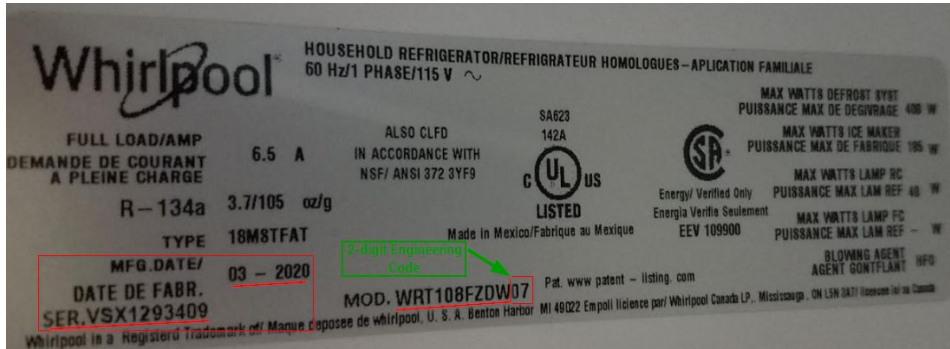

WRT138's Identifying Correct Icemaker kit needed

Due to model number staying the same, Engineering Code is the **ONLY** indicator and is located at end of model #

WRT138FZD (B,M,W) = 03

- Engineering code: 00 = ECKMFEZ2
- Engineering code: **03** = ECKMF95

Inside Location (Model/Serial Number Plate)