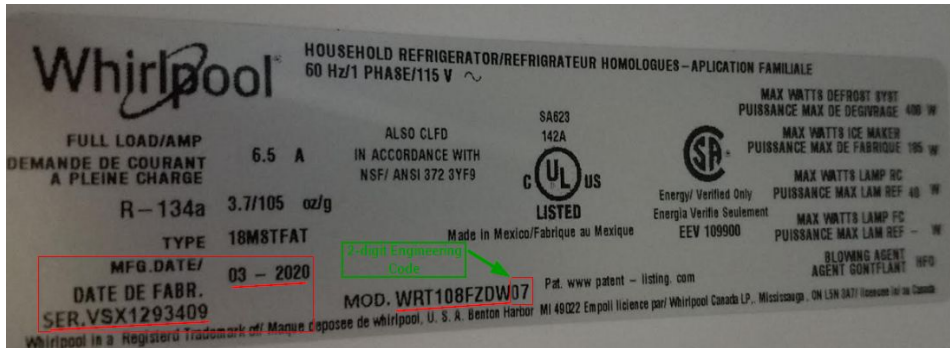

WRT108FZD	NEW Field Install (ECKMF95)
WRT138FZD	NEW Field Install (ECKMF95)

WHR Model
WRT108FZDB
WRT108FZDM
WRT108FZDW
WRT138FZDB
WRT138FZDM
WRT138FZDW

WRT108's Identifying Correct Icemaker kit needed

Due to model number staying the same, Engineering Code is the **ONLY** indicator and is located at end of model #

WRT108FZD (B,M,W) = 07

- Engineering codes: 00 , 01, 02 , 05 = ECKMFEZ2
- Engineering code: **07** = ECKMF95

Exterior Packaging Location

Inside Location (Model/Serial Number Plate)

Engineering codes can be found on the exterior packaging (right side of screen) OR on the model/serial number plate on the inside of the unit (above)