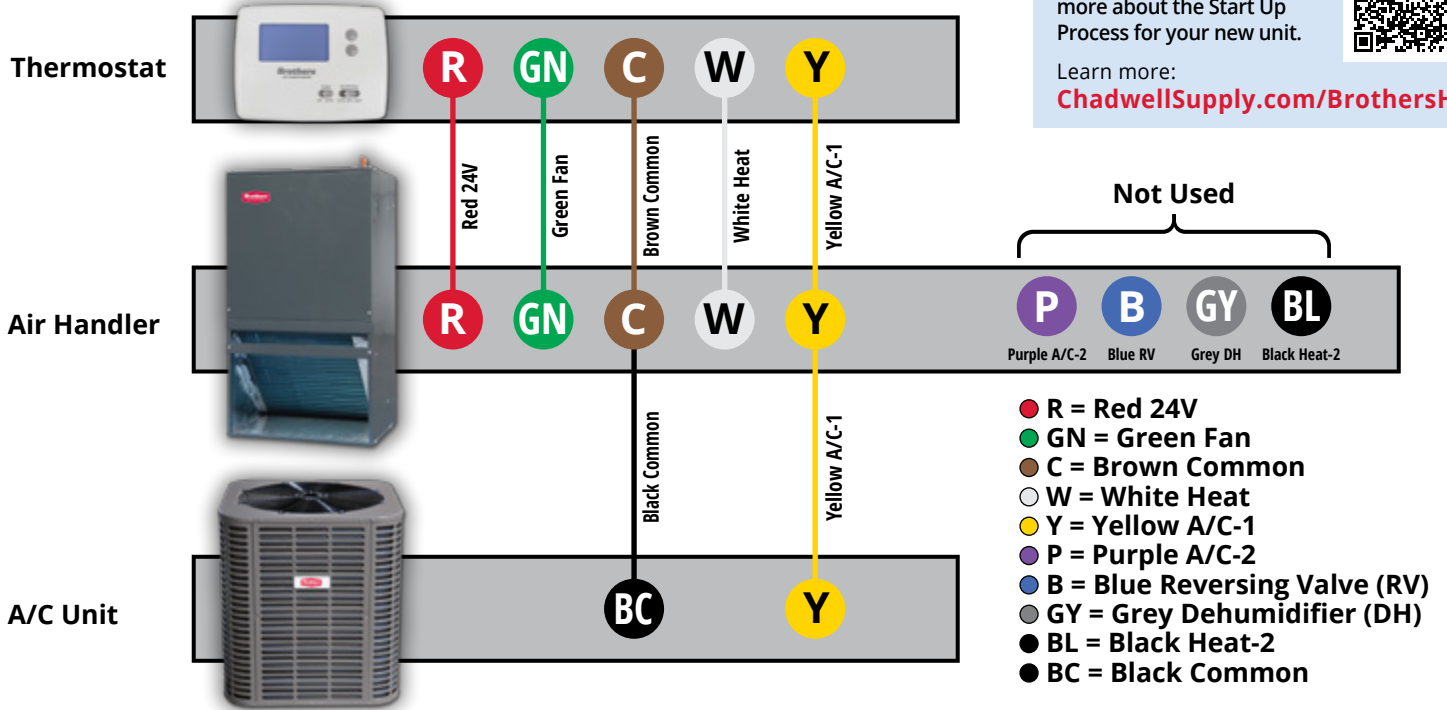

NEED HELP?

Check out the Help Guide or watch the Video to find out more about the Start Up Process for your new unit.

Learn more:
ChadwellSupply.com/BrothersHelp

STRAIGHT COOL

HEAT PUMP