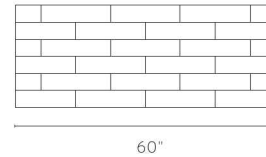

Shower Surround Pro Kit
4 Back Walls + 8 Side Walls

Tub Surround Pro Kit
3 Back Walls + 6 Side Walls