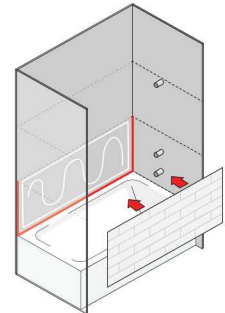

SHOWER/TUB BACK WALL*

SHOWER/TUB SIDE WALL*

RAPID RENOVATIONS MADE EASY

Six3Tile® Pro Kits make it quick and easy for apartment renovators to turn over freshly updated, rent-ready units to new residents. Our large format tile panels provide a simple, interlocking design that eliminates the need for tile-per-tile spacing and can be grouted immediately - saving time and money.

Six3Tile Pro Kits include everything you need at a fraction of the time of traditional ceramic tile projects. Each Pro Kit includes enough tile panels to renovate a typical apartment kitchen or shower surround. Six3Tile is striving to simplify the tiling experience, providing rapidly renovated kitchens and bathrooms with modern, luxury tile.