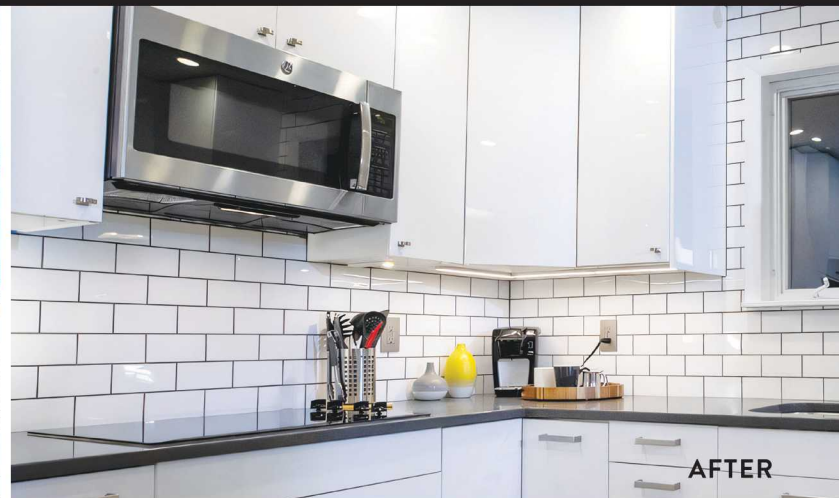

Cut

BEFORE

AFTER

BACKSPLASH PATTERNS

SHOWER + TUB SURROUND PATTERNS

COLOR OFFERING

WANT MORE OPTIONS?

We have custom programs with thousands of colors and near-endless patterns to choose from.

INFORMATION FOR PURCHASE ORDERS

- Salesperson Name
- Salesperson Contact Information (Email + Phone Number)
- SKU Number(s)
- Number of Units
- Requested Delivery Date
- Delivery Address (notes: lift gate service needed for shipping? Etc.)
- Delivery Contact Person Name + Phone Number

PLACING ORDERS

Email specialorders@chadwellsupply.com

QUESTIONS

Phone: 1-888-341-2423