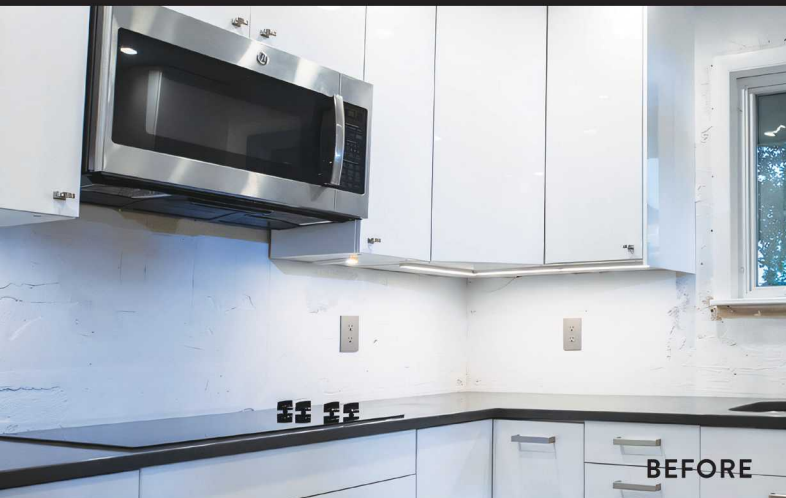

Existing tile

Drywall

Backer board

MEET THE TILE PANEL SOLUTION SHAKING UP THE RENOVATION INDUSTRY

BEFORE