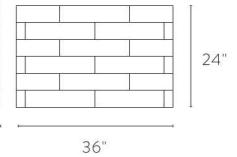

Tub Surround Pro Kit
3 Back Walls + 6 Side Walls