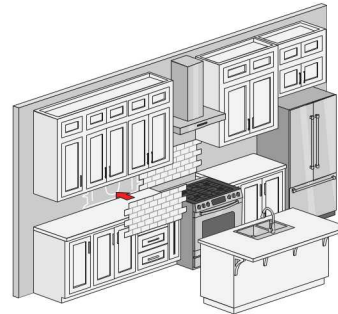

RAPID RENOVATIONS MADE EASY

Six3Tile® Pro Kits make it quick and easy for apartment renovators to turn over freshly updated, rent-ready units to new residents. Our large format tile panels provide a simple, interlocking design that eliminates the need for tile-per-tile spacing and can be grouted immediately - saving time and money.

Six3Tile Pro Kits include everything you need at a fraction of the time of traditional ceramic tile projects. Each Pro Kit includes enough tile panels to renovate a typical apartment kitchen or shower surround. Six3Tile is striving to simplify the tiling experience, providing rapidly renovated kitchens and bathrooms with modern, luxury tile.

BACKSPLASH PANEL

SHOWER/TUB BACK WALL*

*Shower + Tub walls come in multiple widths (36", 48", 60", 72") to accommodate multiple shower + tub sizes. Side walls can be cut down on-site to fit shallower shower + tub applications.

PRODUCT BENEFITS

Installs 2-2.5x faster than ceramic tile

Pre-cut tile panels

Durable + stain resistant

No special skills or tools required

Hassle-free, grout immediately

Quick and easy, reduced resident displacement