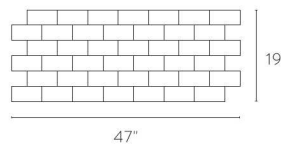

Backsplash Pro Kit
5 Backsplash Panels