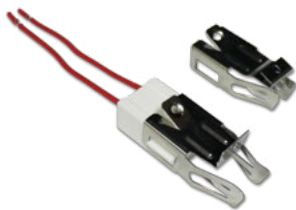

SAVE \$2.50

\$4.99

304130

40W T8 Microwave Bulb

- ▶ Intermediate brass base
- ▶ 2,000 hour
- ▶ 130 volt, 40 watt, T8
- ▶ Clear
- ▶ Replaces GE® WB36X10003 and 26QBP0936

\$0.69

154109

Jumbo Duplex Receptacle Plate

- ▶ 3-1/2" x 5-1/4"
- ▶ Thermoplastic nylon
- ▶ Jumbo size
- ▶ White

\$6.99

356013

Wasp & Hornet Spray

- ▶ Kills wasps, hornets, yellow jackets, and carpenter bees
- ▶ Jet spray will reach 20'
- ▶ Aerosol
- ▶ 15 oz.

\$5.99

304066

Universal Ceramic Terminal Range Block

- ▶ Range block for burner elements
- ▶ Ceramic block
- ▶ Fits Frigidaire, Jenn-Air, Tappan, Whirlpool, Maytag, Amana, Roper, and some GE and Hotpoint
- ▶ Includes terminal block, mounting clips, and wire nuts

AS LOW AS

\$7.99

Universal Plug-In Burner Element

- ▶ 240 Volt
- ▶ Plug-in type
- ▶ Fits Whirlpool, Kenmore and other stoves

304018 6" - 1250 Watt.....\$7.99

304019 8" - 2100 Watt.....\$8.99

< ENTER TO WIN A BOSE SPEAKER
ChadwellSupply.com/Orlando